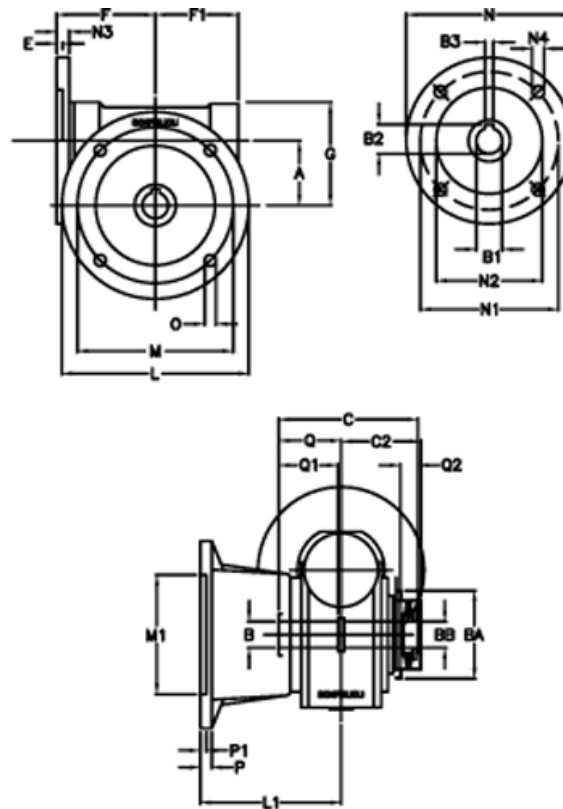

Data Sheet

Article number: 390204902862216

Description: Worm Gear with Torque Limiter
VF 49-L1-FA-28 P63B5

Measures

a = 49.5	C2 = 64	m = 90	P = 12
B = 25	Description = VF 49FA-xx-63B5	M1 = 70	P1 = 10
B1 E7 = 11	E = 3	N = 140	Q = 51.0
B2 = 12.8	F = 70	N1 = 115	Q1 = 41
B3 H9 = 4	F1 = 63	N2 = 95	Q2 = 15
BA = 63	g = 80	N3 = 10.5	
BB H7 = 14	L = 125	N4 = 9.5	
C = 105	L1 = 115	O = 10.5	